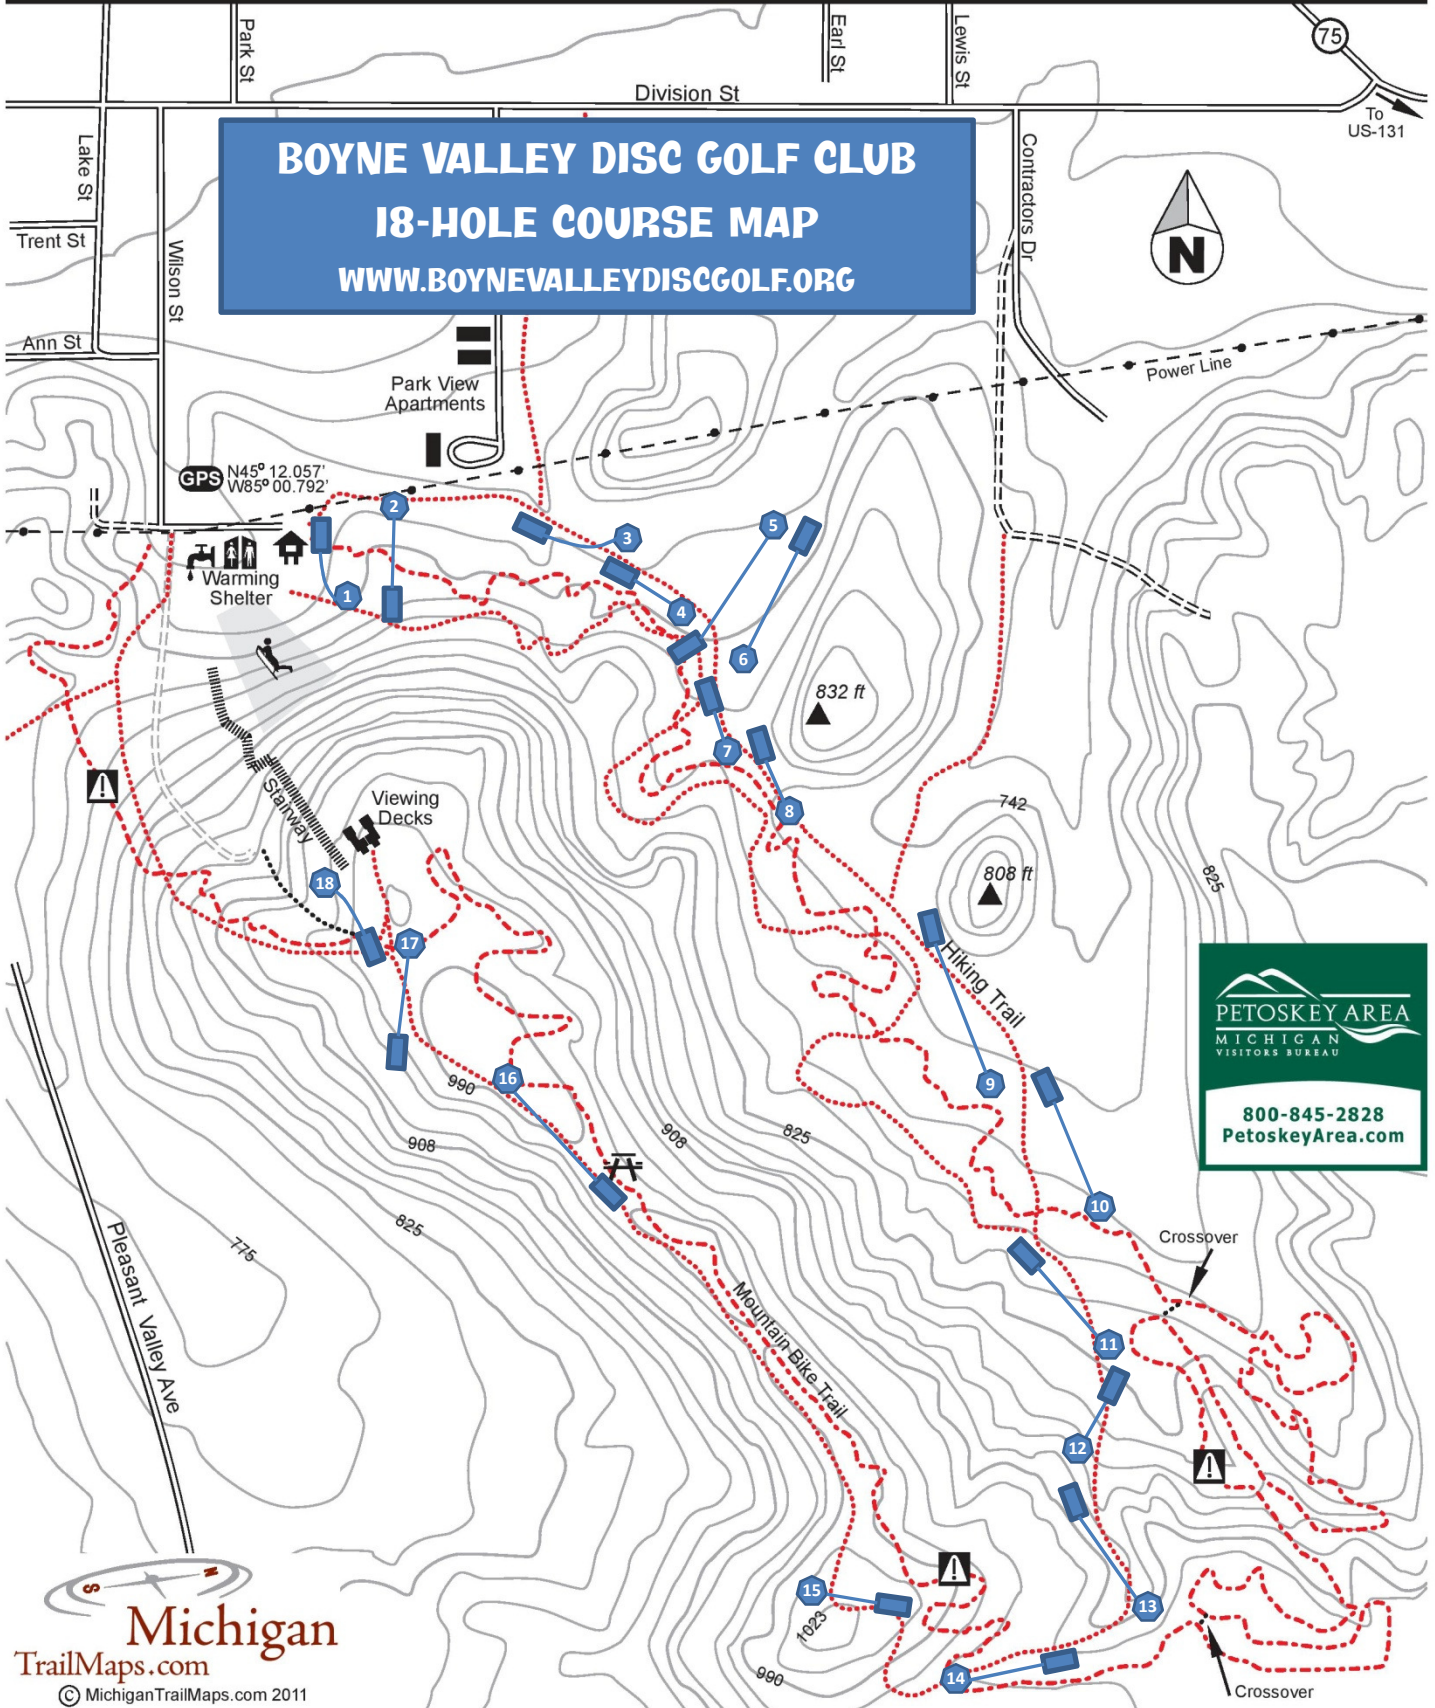

# Avalanche Preserve Recreation Area

## Boyne City Parks Department

**BOYNE VALLEY DISC GOLF CLUB**  
**18-HOLE COURSE MAP**  
[WWW.BOYNEVALLEYDISCGOLF.ORG](http://WWW.BOYNEVALLEYDISCGOLF.ORG)

**PETOSKEY AREA**  
MICHIGAN  
VISITORS BUREAU